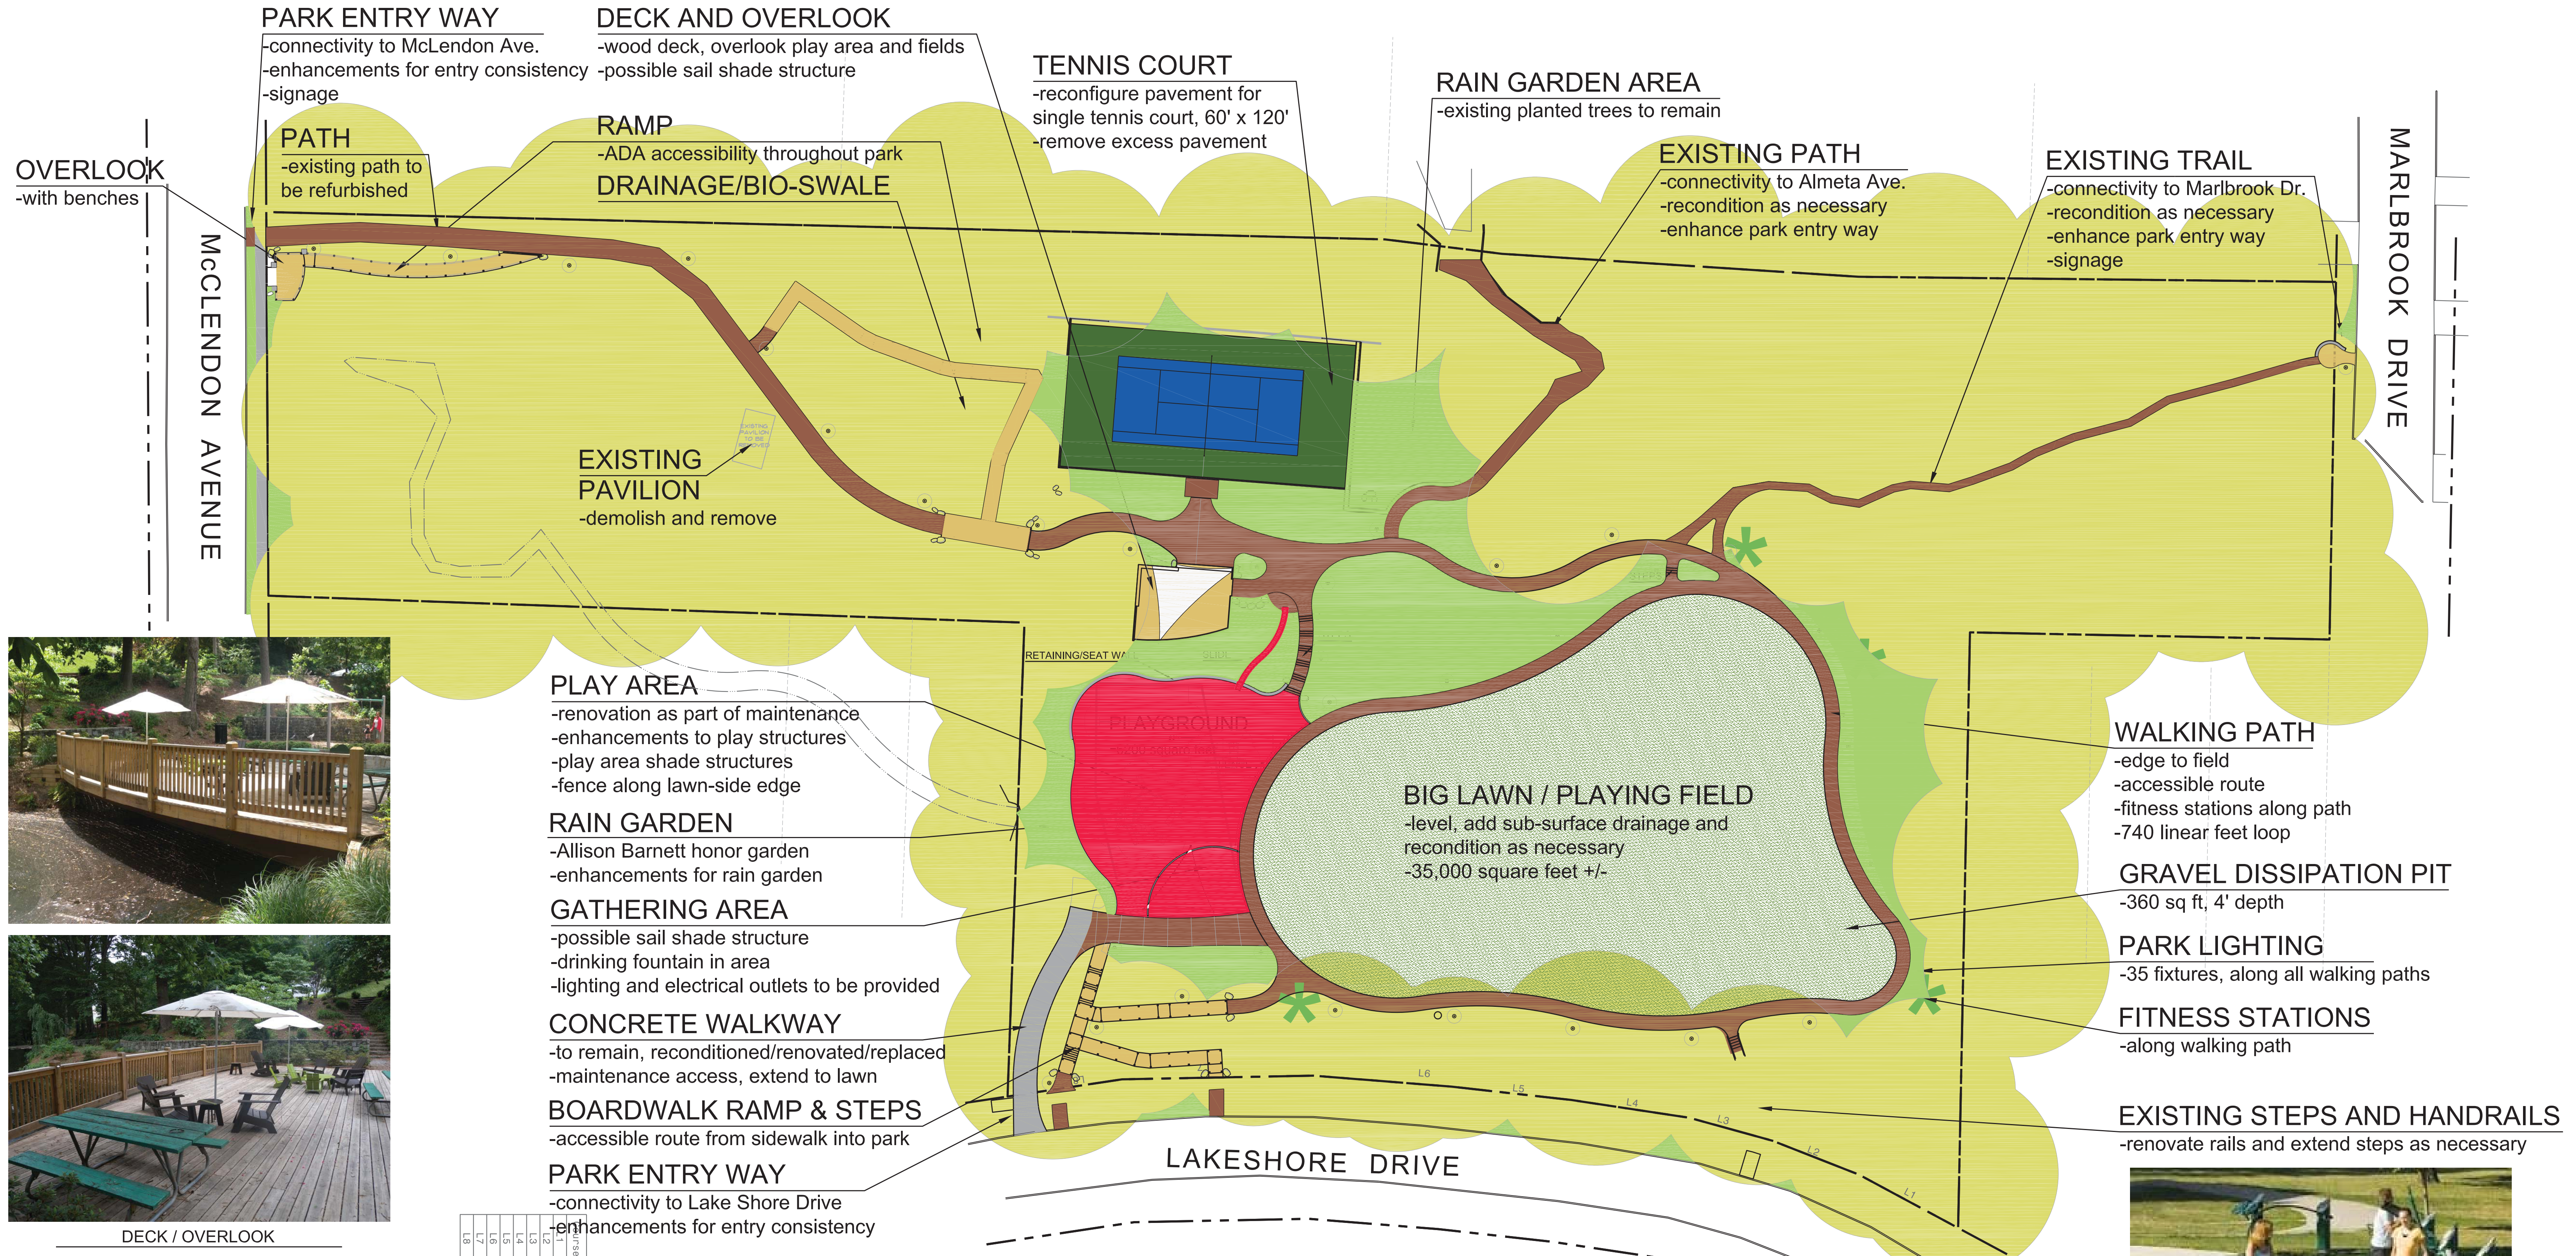

MARLBROOK ENTRY W/ RAMP

OVERLOOK

LAKESHORE ENTRY

RAIN GARDEN

PARK PATHS

PLAYING FIELD

DECK / OVERLOOK

SHADE STRUCTURE

PLAYGROUND

PLAYGROUND SLIDE

ADA RAMP / BOARDWALK