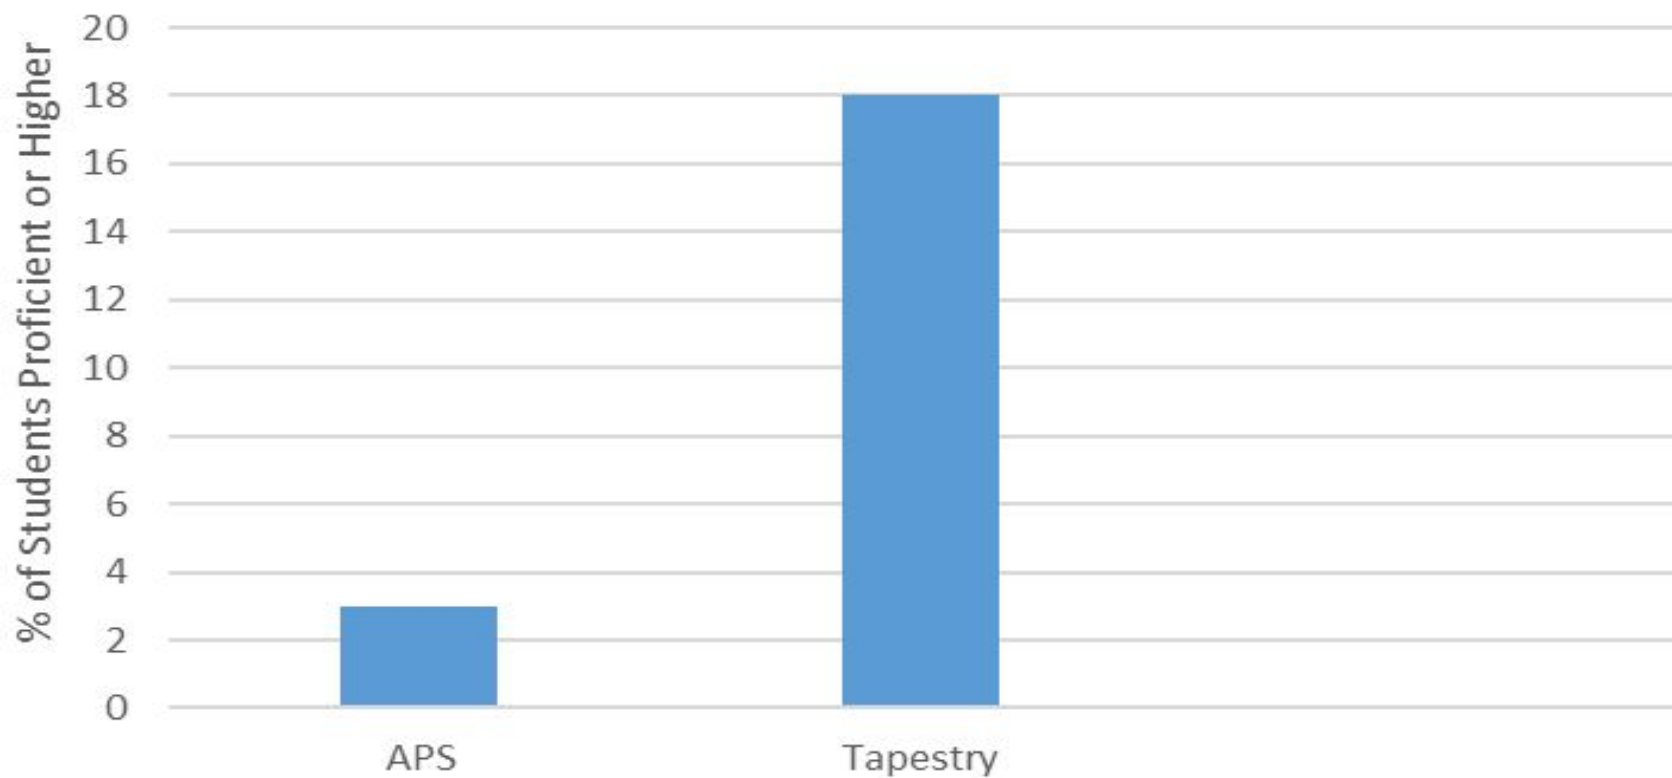

Tapestry Public Charter School

2021-22
Georgia Milestones Summary

SWD ELA GMAS 6-8 2021-22

SWD Math GMAs 6-8 2021-22

SWD GMAs 9-12 2021-22

The Algebra scores are not truly representative since half of our incoming 9th graders already took the EOC in 8th grade