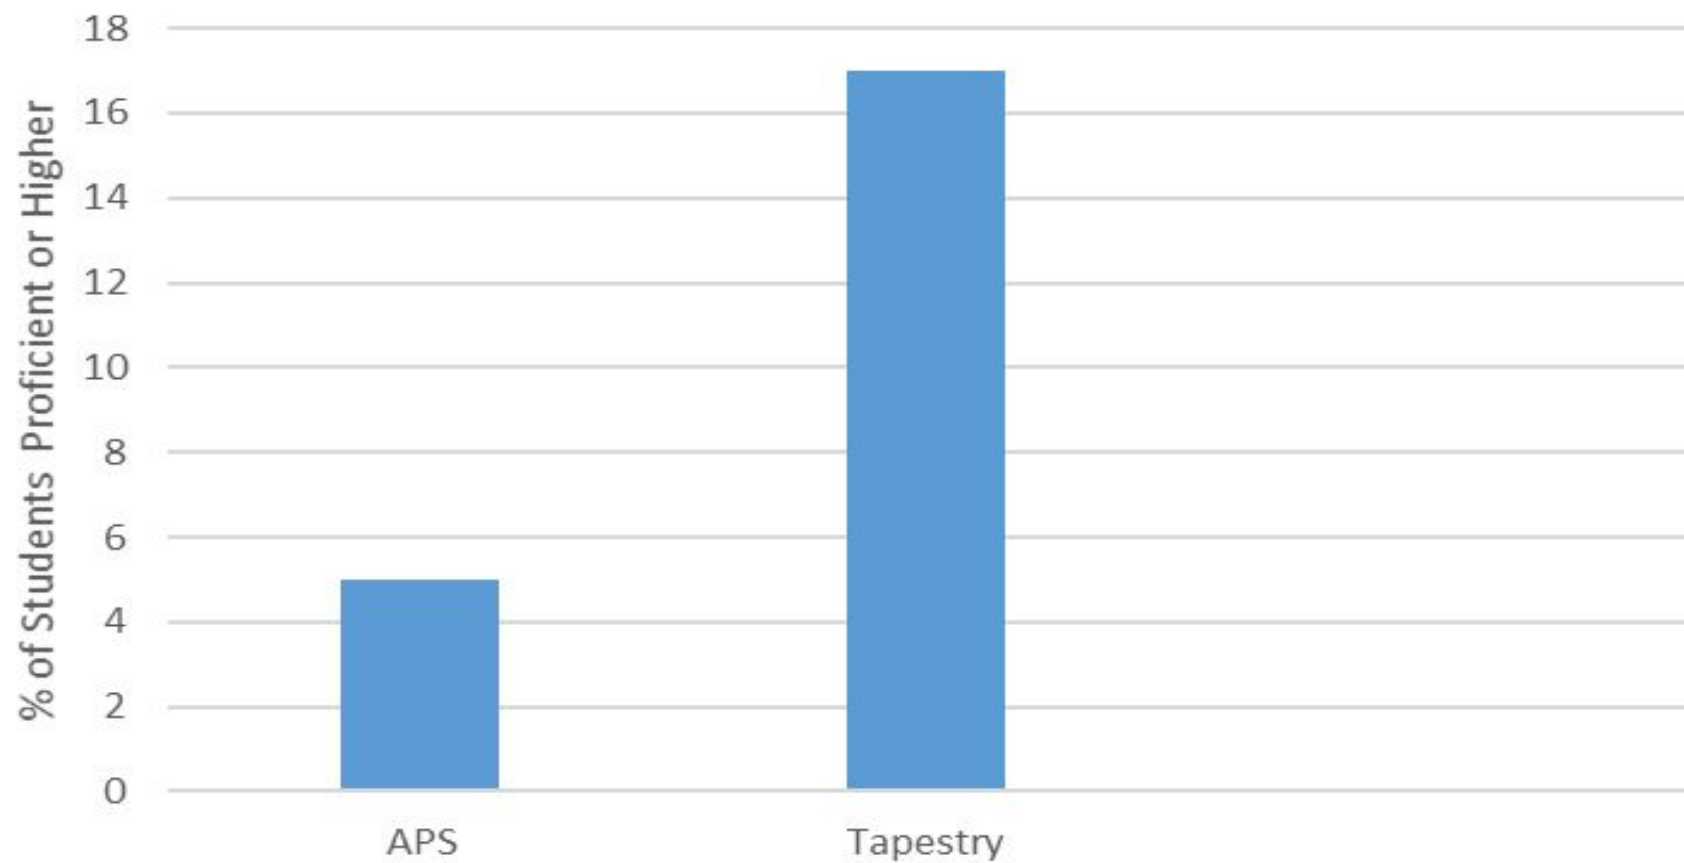

Tapestry Public Charter School

2021-22
Georgia Milestones Summary

SWD ELA GMAS 6-8 2021-22

SWD Math GMAs 6-8 2021-22

SWD GMAs 9-12 2021-22

The Algebra scores are not truly representative since half of our incoming 9th graders already took the EOC in 8th grade