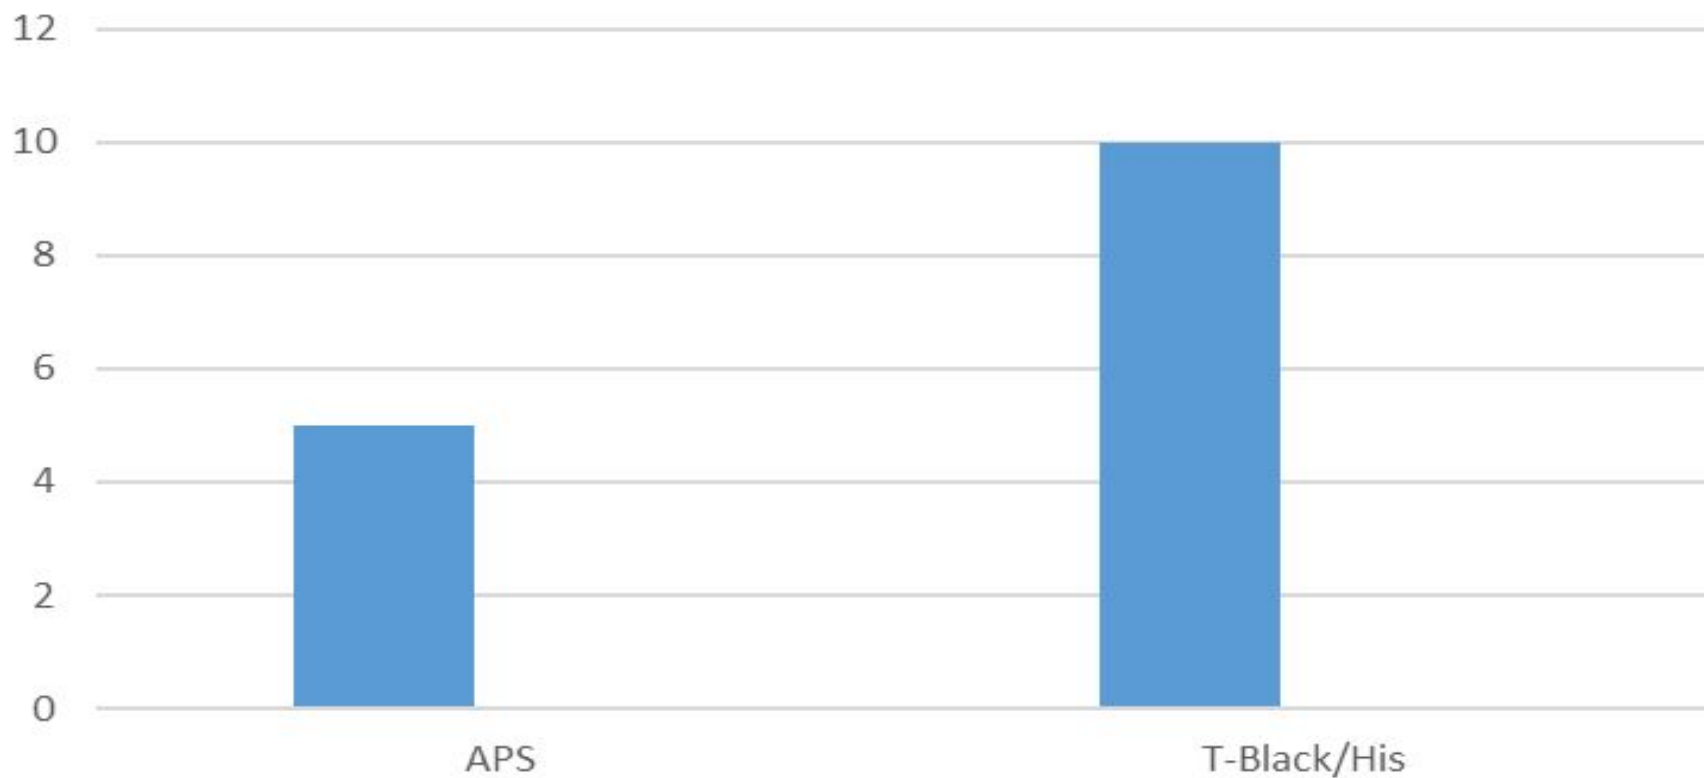

2021-22 6-8 ELA EOG SWD Proficiency Rate