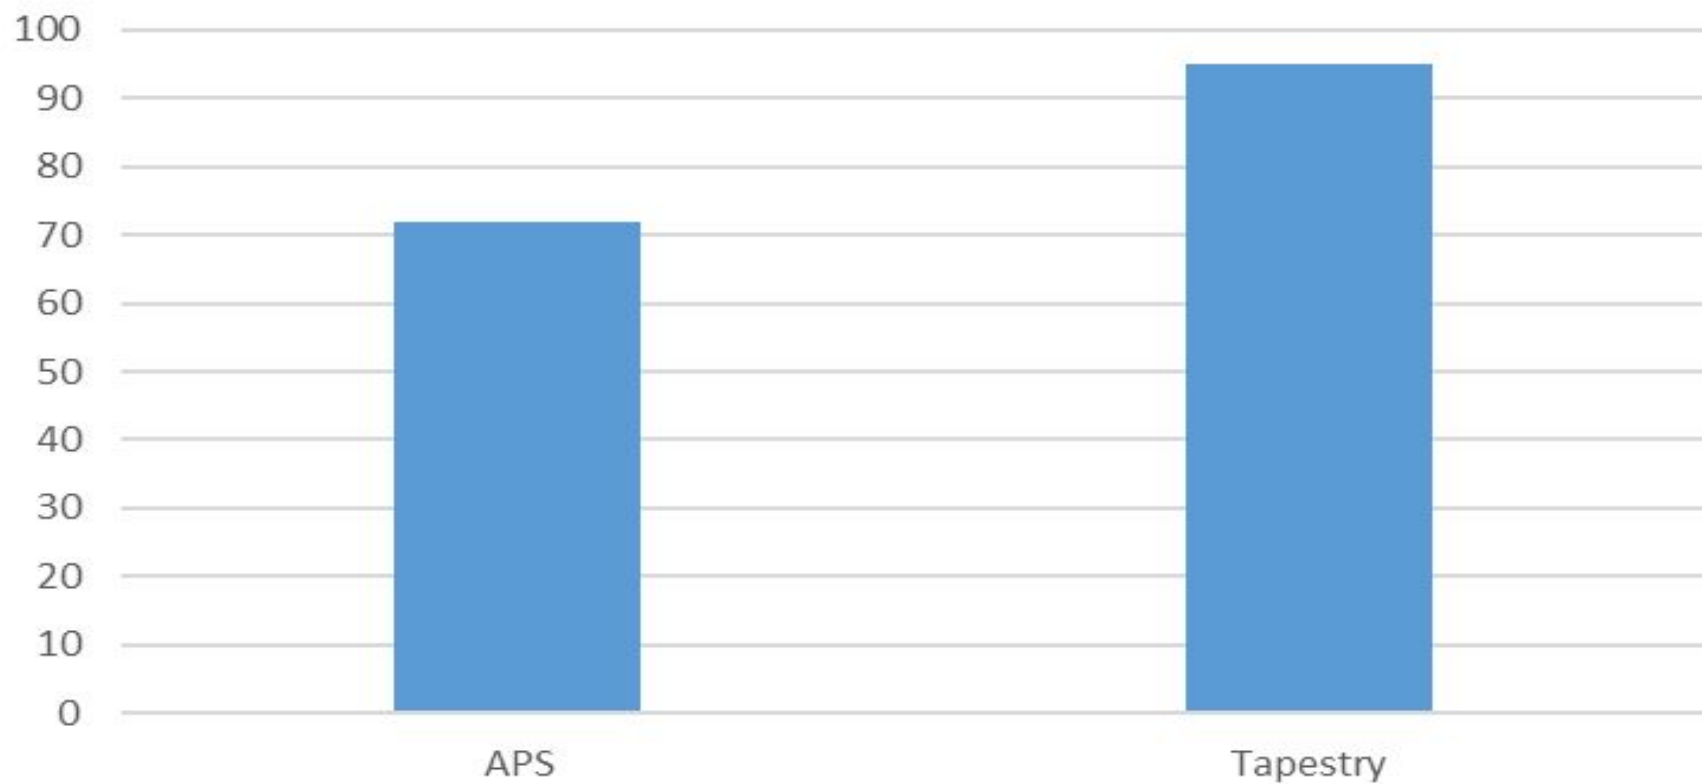

2021-22 SWD Graduation %