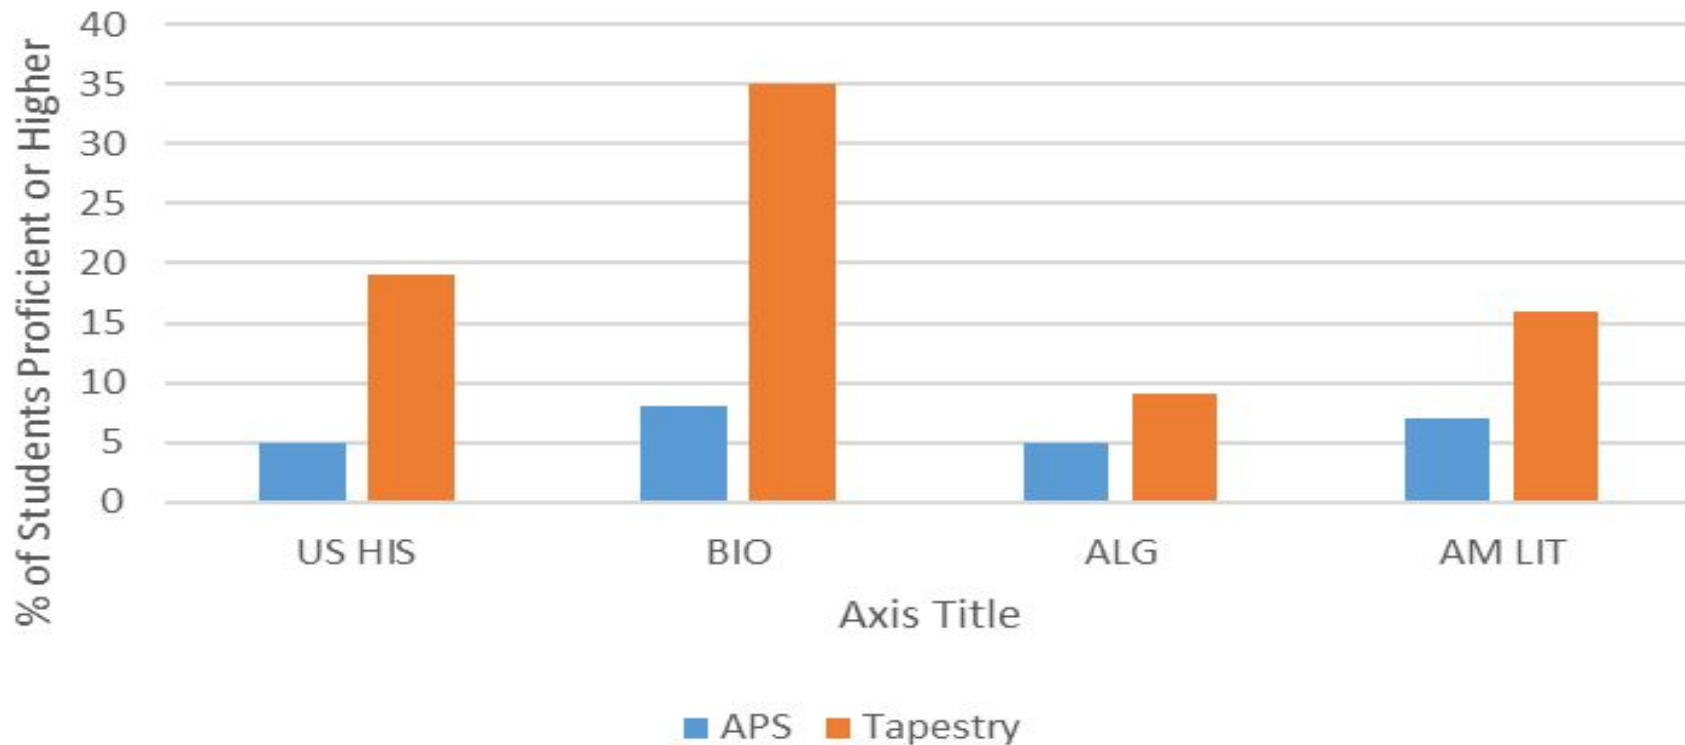

Tapestry Public Charter School

2021-22
Georgia Milestones Summary

SWD ELA GMAS 6-8 2021-22

SWD Math GMAs 6-8 2021-22

SWD GMAs 9-12 2021-22

The Algebra scores are not truly representative since half of our incoming 9th graders already took the EOC in 8th grade